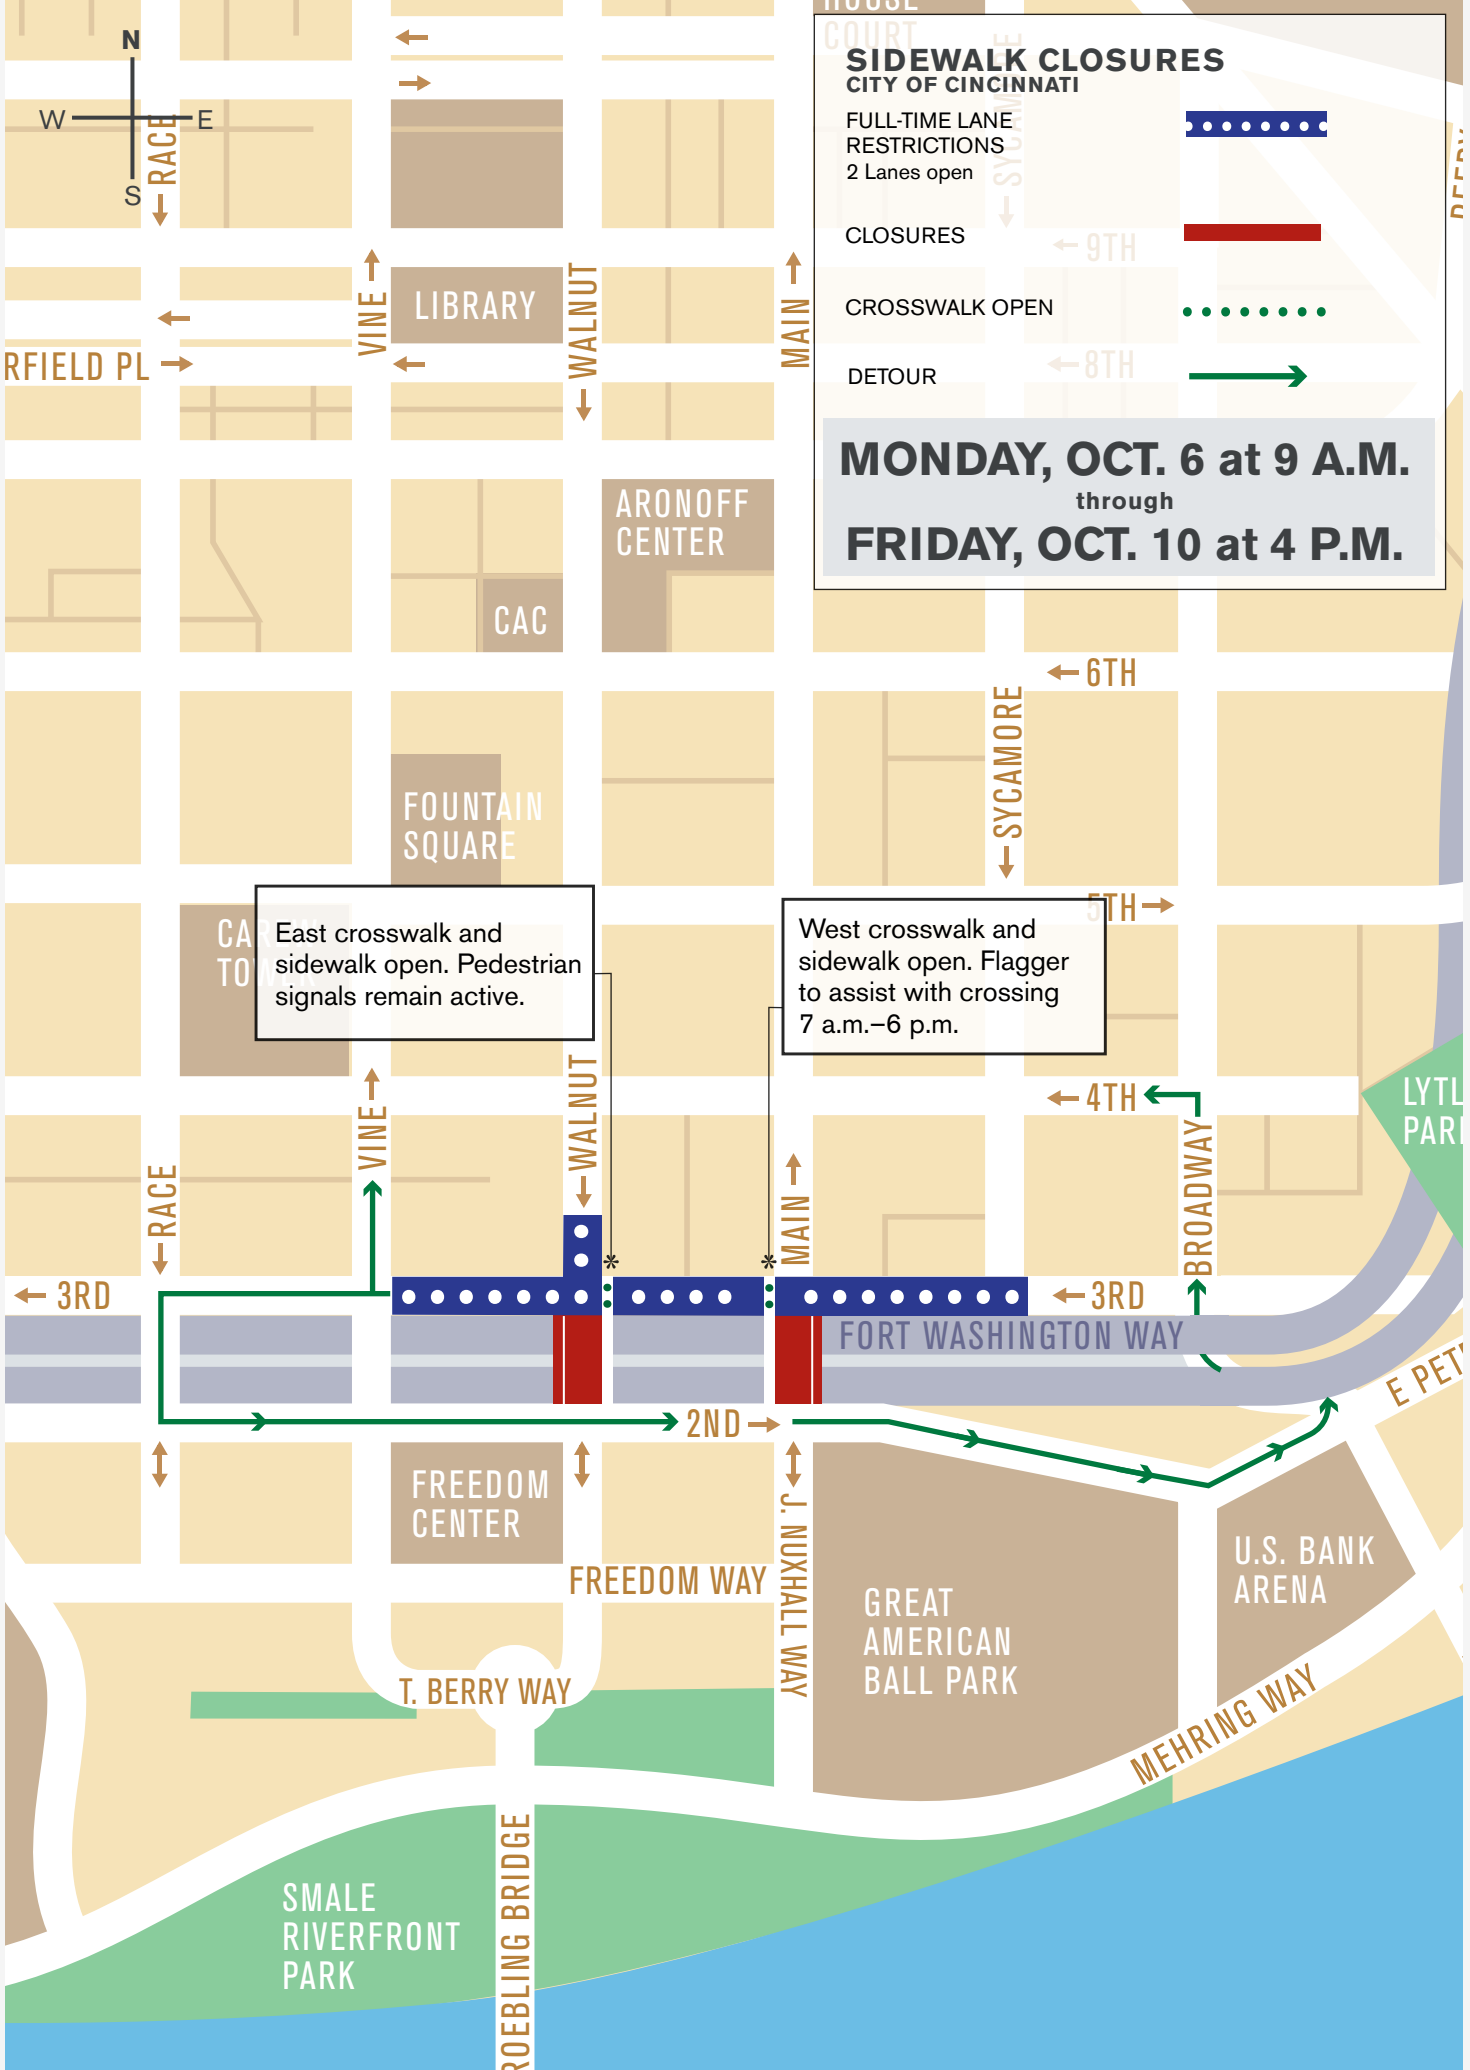

**SIDEWALK CLOSURES
CITY OF CINCINNATI**

- FULL-TIME LANE RESTRICTIONS
2 Lanes open 
- CLOSURES 
- CROSSWALK OPEN 
- DETOUR 

MONDAY, OCT. 6 at 9 A.M.
through
FRIDAY, OCT. 10 at 4 P.M.

East crosswalk and sidewalk open. Pedestrian signals remain active.

West crosswalk and sidewalk open. Flagger to assist with crossing 7 a.m.-6 p.m.